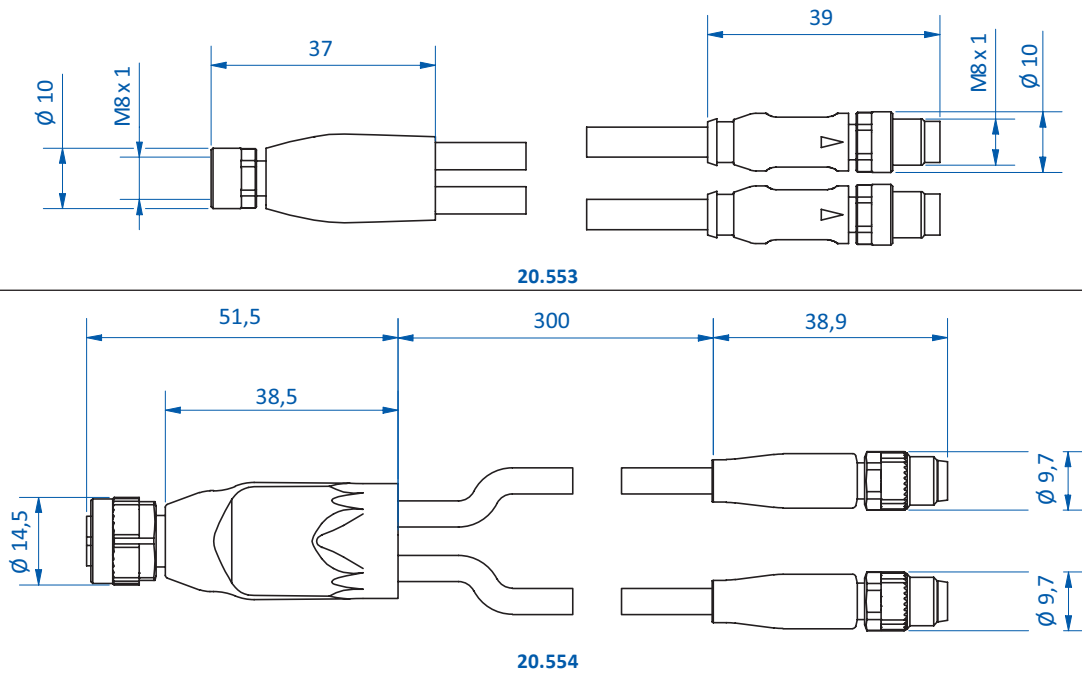

Adapter plug

Product notes

- > Connect electric devices with mismatching connectors without the need for manual wiring

Technical data

Item no.	Electric connection	Cable length [mm]	Weight [g]
M8B3 / M8S4	M8, 3-pin, female / M8, 4-pin, male	--	10
M8B4 / M8S3	M8, 4-pin, female / M8, 3-pin, male	--	10
20.553	M8, 4-pin, female / 2x M8, 3-pin, male	300	38
20.554	M12, 5-pin, female / 2x M8, 3-pin, male	300	47
20.555	2x M8, 3-pin, female / M12, 4-pin, male	--	21
20.556	M8, 4-pin, female / M12, 4-pin, male	--	13

Wiring diagram and Pin assignment for M8B3 / M8S4

M8 female

M8 male

Wiring diagram and Pin assignment for M8B4 / M8S3

M8 female

M8 male

Wiring diagram and Pin assignment for 20.553

M8 male

M8 female

M8 male

Wiring diagram and Pin assignment for 20.554

Wiring diagram and Pin assignment for 20.555

Wiring diagram and Pin assignment for 20.556

Dimensions

Dimensions

20.555