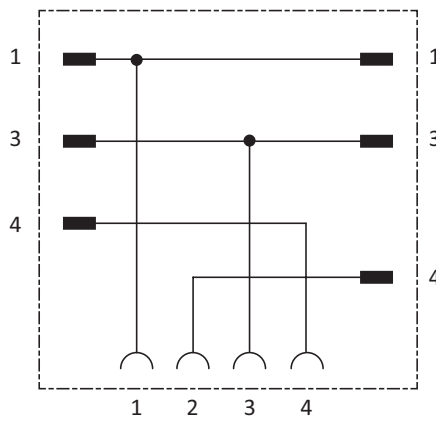

Adapter plug

Product notes

- > Connect electric devices with mismatching connectors without the need for manual wiring

Technical data

Item no.	Electric connection	Cable length [mm]	Weight [g]
M8B3 / M8S4	M8, 3-pin, female / M8, 4-pin, male	--	10
M8B4 / M8S3	M8, 4-pin, female / M8, 3-pin, male	--	10
20.553	M8, 4-pin, female / 2x M8, 3-pin, male	300	38
20.554	M12, 5-pin, female / 2x M8, 3-pin, male	300	47
20.555	2x M8, 3-pin, female / M12, 4-pin, male	--	21
20.556	M8, 4-pin, female / M12, 4-pin, male	--	13

Wiring diagram and Pin assignment for M8B3 / M8S4

M8 female

M8 male

Wiring diagram and Pin assignment for M8B4 / M8S3

M8 female

M8 male

Wiring diagram and Pin assignment for 20.553

M8 male

M8 female

M8 male

Wiring diagram and Pin assignment for 20.554

Wiring diagram and Pin assignment for 20.555

Wiring diagram and Pin assignment for 20.556

Dimensions

Dimensions

20.555