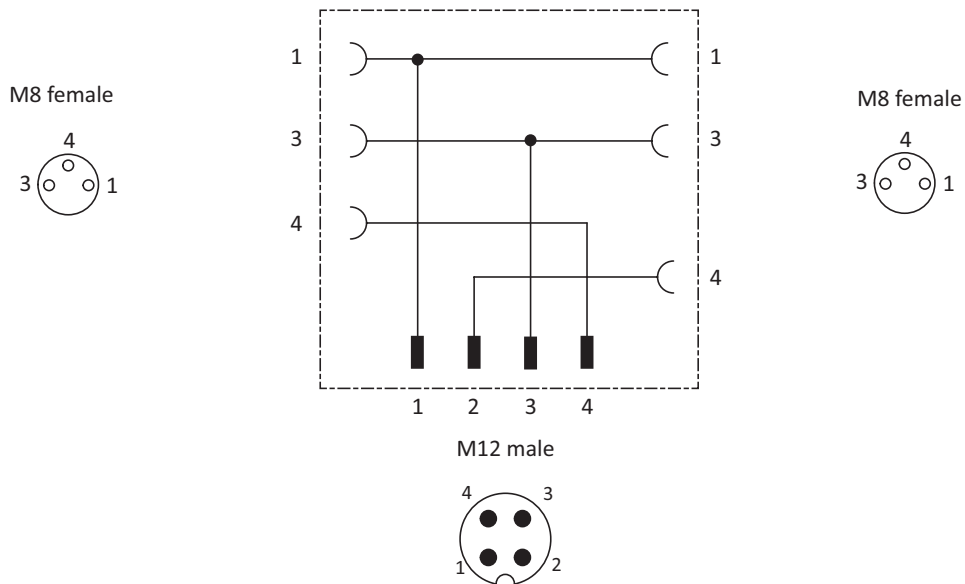

Adapter plug

Product notes

- > Connect electric devices with mismatching connectors without the need for manual wiring

Technical data

Item no.	Electric connection	Cable length [mm]	Weight [g]
M8B3 / M8S4	M8, 3-pin, female / M8, 4-pin, male	--	10
M8B4 / M8S3	M8, 4-pin, female / M8, 3-pin, male	--	10
20.553	M8, 4-pin, female / 2x M8, 3-pin, male	300	38
20.554	M12, 5-pin, female / 2x M8, 3-pin, male	300	47
20.555	2x M8, 3-pin, female / M12, 4-pin, male	--	21
20.556	M8, 4-pin, female / M12, 4-pin, male	--	13

M8 female

M8 male

Wiring diagram and Pin assignment for 20.554

Wiring diagram and Pin assignment for 20.555

Wiring diagram and Pin assignment for 20.556

Dimensions

Dimensions

20.555