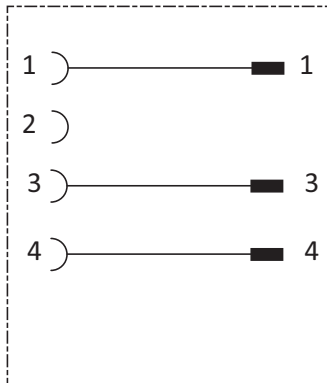

Adapter plug

Product notes

- > Connect electric devices with mismatching connectors without the need for manual wiring

Technical data

Item no.	Electric connection	Cable length [mm]	Weight [g]
M8B3 / M8S4	M8, 3-pin, female / M8, 4-pin, male	--	10
M8B4 / M8S3	M8, 4-pin, female / M8, 3-pin, male	--	10
20.553	M8, 4-pin, female / 2x M8, 3-pin, male	300	38
20.554	M12, 5-pin, female / 2x M8, 3-pin, male	300	47
20.555	2x M8, 3-pin, female / M12, 4-pin, male	--	21
20.556	M8, 4-pin, female / M12, 4-pin, male	--	13

Wiring diagram and Pin assignment for M8B3 / M8S4

M8 female

M8 male

Wiring diagram and Pin assignment for M8B4 / M8S3

M8 female

M8 male

Wiring diagram and Pin assignment for 20.553

M8 male

M8 female

M8 male

Wiring diagram and Pin assignment for 20.554

Wiring diagram and Pin assignment for 20.555

Wiring diagram and Pin assignment for 20.556

Dimensions

Dimensions

20.555