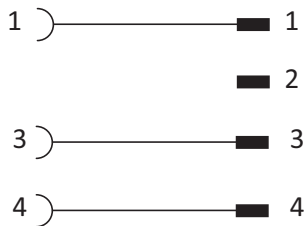

Adapter plug

Product notes

- > Connect electric devices with mismatching connectors without the need for manual wiring

Technical data

Item no.	Electric connection	Cable length [mm]	Weight [g]
M8B3 / M8S4	M8, 3-pin, female / M8, 4-pin, male	--	10
M8B4 / M8S3	M8, 4-pin, female / M8, 3-pin, male	--	10
20.553	M8, 4-pin, female / 2x M8, 3-pin, male	300	38
20.554	M12, 5-pin, female / 2x M8, 3-pin, male	300	47
20.555	2x M8, 3-pin, female / M12, 4-pin, male	--	21
20.556	M8, 4-pin, female / M12, 4-pin, male	--	13

Wiring diagram and Pin assignment for M8B3 / M8S4

M8 female

M8 male

Wiring diagram and Pin assignment for M8B4 / M8S3

M8 female

M8 male

Wiring diagram and Pin assignment for 20.553

M8 male