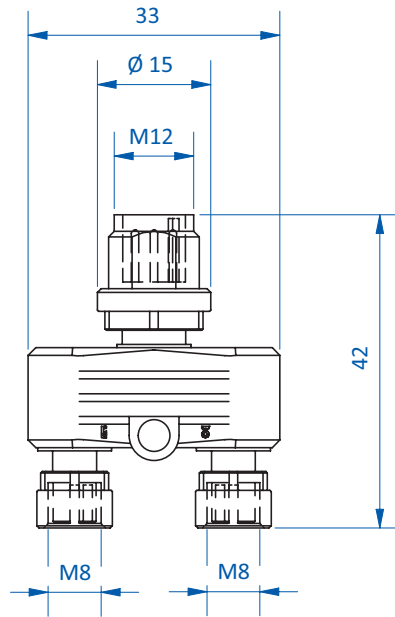

Adapter plug

Product notes

- > Connect electric devices with mismatching connectors without the need for manual wiring

Technical data

Item no.	Electric connection	Cable length [mm]	Weight [g]
M8B3 / M8S4	M8, 3-pin, female / M8, 4-pin, male	--	10
M8B4 / M8S3	M8, 4-pin, female / M8, 3-pin, male	--	10
20.553	M8, 4-pin, female / 2x M8, 3-pin, male	300	38
20.554	M12, 5-pin, female / 2x M8, 3-pin, male	300	47
20.555	2x M8, 3-pin, female / M12, 4-pin, male	--	21
20.556	M8, 4-pin, female / M12, 4-pin, male	--	13

Wiring diagram and Pin assignment for M8B3 / M8S4

M8 female

M8 male

Wiring diagram and Pin assignment for M8B4 / M8S3

M8 female

M8 male

Wiring diagram and Pin assignment for 20.553

M8 male

M8 female

M8 male

Wiring diagram and Pin assignment for 20.554

Wiring diagram and Pin assignment for 20.555

Wiring diagram and Pin assignment for 20.556

Dimensions

Dimensions

20.555