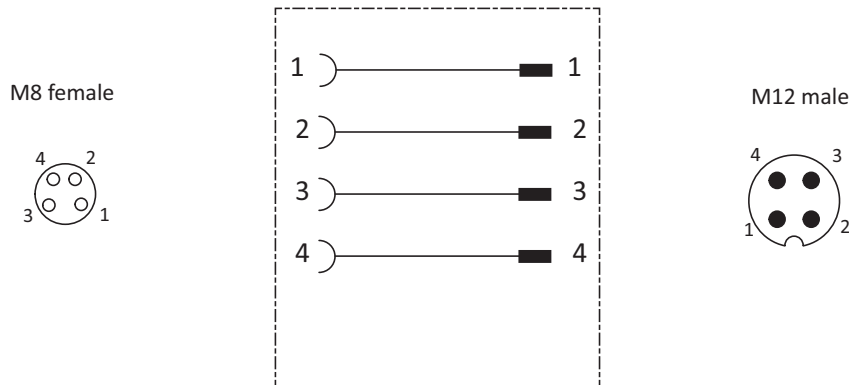

Adapter plug

Product notes

- > Connect electric devices with mismatching connectors without the need for manual wiring

Technical data

Item no.	Electric connection	Cable length [mm]	Weight [g]
M8B3 / M8S4	M8, 3-pin, female / M8, 4-pin, male	--	10
M8B4 / M8S3	M8, 4-pin, female / M8, 3-pin, male	--	10
20.553	M8, 4-pin, female / 2x M8, 3-pin, male	300	38
20.554	M12, 5-pin, female / 2x M8, 3-pin, male	300	47
20.555	2x M8, 3-pin, female / M12, 4-pin, male	--	21
20.556	M8, 4-pin, female / M12, 4-pin, male	--	13

Wiring diagram and Pin assignment for M8B3 / M8S4

M8 female

M8 male

Wiring diagram and Pin assignment for M8B4 / M8S3

M8 female

M8 male

Wiring diagram and Pin assignment for 20.553

M8 male

M8 female

M8 male

Wiring diagram and Pin assignment for 20.554

Wiring diagram and Pin assignment for 20.555

Wiring diagram and Pin assignment for 20.556

Dimensions

Dimensions

20.555