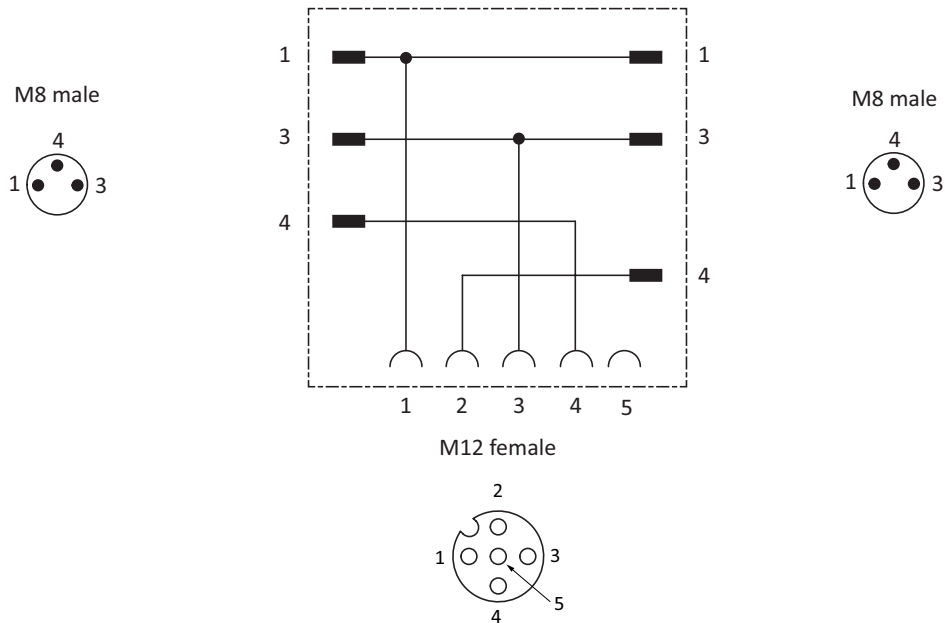

Adapter plug

Product notes

- > Connect electric devices with mismatching connectors without the need for manual wiring

Technical data

Item no.	Electric connection	Cable length [mm]	Weight [g]
M8B3 / M8S4	M8, 3-pin, female / M8, 4-pin, male	--	10
M8B4 / M8S3	M8, 4-pin, female / M8, 3-pin, male	--	10
20.553	M8, 4-pin, female / 2x M8, 3-pin, male	300	38
20.554	M12, 5-pin, female / 2x M8, 3-pin, male	300	47
20.555	2x M8, 3-pin, female / M12, 4-pin, male	--	21
20.556	M8, 4-pin, female / M12, 4-pin, male	--	13

Wiring diagram and Pin assignment for M8B3 / M8S4

M8 female

M8 male

Wiring diagram and Pin assignment for M8B4 / M8S3

M8 female

M8 male

Wiring diagram and Pin assignment for 20.553

M8 male

M8 female

M8 male

Wiring diagram and Pin assignment for 20.554

Wiring diagram and Pin assignment for 20.555

Wiring diagram and Pin assignment for 20.556

Dimensions

Dimensions

20.555