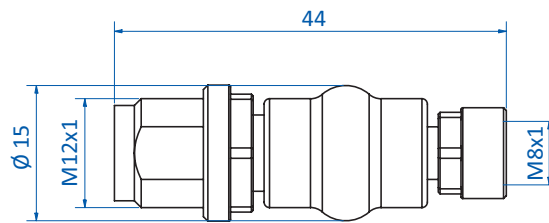

Adapter plug

Product notes

- > Connect electric devices with mismatching connectors without the need for manual wiring

Technical data

Item no.	Electric connection	Cable length [mm]	Weight [g]
M8B3 / M8S4	M8, 3-pin, female / M8, 4-pin, male	--	10
M8B4 / M8S3	M8, 4-pin, female / M8, 3-pin, male	--	10
20.553	M8, 4-pin, female / 2x M8, 3-pin, male	300	38
20.554	M12, 5-pin, female / 2x M8, 3-pin, male	300	47
20.555	2x M8, 3-pin, female / M12, 4-pin, male	--	21
20.556	M8, 4-pin, female / M12, 4-pin, male	--	13

Wiring diagram and Pin assignment for M8B3 / M8S4

M8 female

M8 male

Wiring diagram and Pin assignment for M8B4 / M8S3

M8 female

M8 male

Wiring diagram and Pin assignment for 20.553

M8 male

M8 female

M8 male

Wiring diagram and Pin assignment for 20.554

Wiring diagram and Pin assignment for 20.555

Wiring diagram and Pin assignment for 20.556

Dimensions

Dimensions

20.555