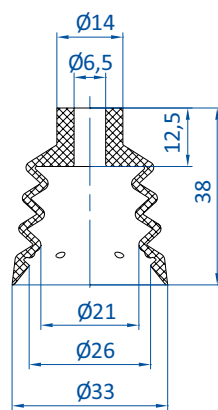

Technical data

Item no.	Model / Lip dimensions		Number of folds	Material / Colour
27.033.008._*	SL-E-33	16	3.5	SI (tr)
27.034.023._*	SL-E-34	39	2.5	SI (r)

Accessories

Suitable fittings

Item no.	M5-male	G1/8-male	G1/8-female	G1/4-male	G1/4-female
27.033.008._*	--	270.132	270.114	270.208	270.178
27.034.023._*	270.443	270.238	270.110	270.534	--

Dimensions

Drawing A

Drawing B

Item no.	Drawing
27.033.008._*	A
27.034.023._*	B

* When ordering please add the appropriate material code to item no. You will find it on www.fipa.com.