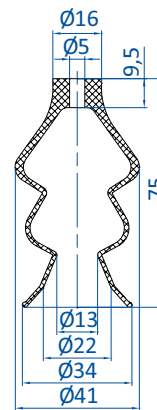

Technical data

Item no.	Model / Lip dimensions		Number of folds	Material / Colour
27.033.008._*	SL-E-33	16	3.5	SI (tr)
27.034.023._*	SL-E-34	39	2.5	SI (r)

Accessories

Suitable fittings

Item no.	M5-male	G1/8-male	G1/8-female	G1/4-male	G1/4-female
27.033.008._*	--	270.132	270.114	270.208	270.178
27.034.023._*	270.443	270.238	270.110	270.534	--

Dimensions

Drawing A

Drawing B

Item no.	Drawing
27.033.008._*	A
27.034.023._*	B

* When ordering please add the appropriate material code to item no. You will find it on www.fipa.com.