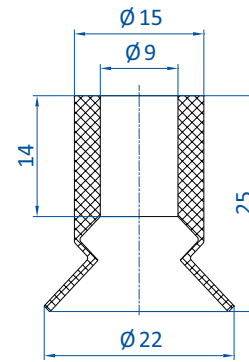

Advantage

- > Gentle handling of the most sensitive surfaces
- > Also suitable for three-dimensional products, e.g. chocolates

Technical data

Item no.	Model / Lip dimensions	Lip height	Material / Colour
107.016.008._*	SL-PF-16	2.4	SI (tr), SI-LE (tr)
102.018.345._*	SL-PF-18	--	SI (tr)
107.018.004._*	SL-PF-18A	--	SI (tr), SI-LE (tr)
102.022.043._*	SL-PF-22	5	SI (tr), SI-LE (tr)

Accessories

Item no.	Suitable fittings				
	M5-male	G1/8-male	G1/8-female	G1/4-male	G1/4-female
107.016.008._*	--	270.132	270.114	270.043	270.178
102.018.345._*	270.443	270.238	270.110	270.534	--
107.018.004._*	270.399	270.033	270.478	--	--
102.022.043._*	--	270.112	270.114	270.113	270.178

* When ordering please add the appropriate material code to item no. You will find it on www.fipa.com.

Dimensions

Drawing A

Drawing B

Drawing C

Drawing D

Item no.	Drawing
107.016.008.*	A
102.018.345.*	B
107.018.004.*	C
102.022.043.*	D