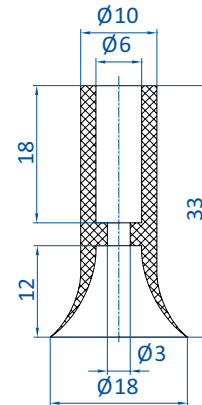

Advantage

- > Gentle handling of the most sensitive surfaces
- > Also suitable for three-dimensional products, e.g. chocolates

Technical data

Item no.	Model / Lip dimensions	Lip height	Material / Colour
107.016.008._*	SL-PF-16	2.4	SI (tr), SI-LE (tr)
102.018.345._*	SL-PF-18	--	SI (tr)
107.018.004._*	SL-PF-18A	--	SI (tr), SI-LE (tr)
102.022.043._*	SL-PF-22	5	SI (tr), SI-LE (tr)

Accessories

Item no.	Suitable fittings				
	M5-male	G1/8-male	G1/8-female	G1/4-male	G1/4-female
107.016.008._*	--	270.132	270.114	270.043	270.178
102.018.345._*	270.443	270.238	270.110	270.534	--
107.018.004._*	270.399	270.033	270.478	--	--
102.022.043._*	--	270.112	270.114	270.113	270.178

* When ordering please add the appropriate material code to item no. You will find it on www.fipa.com.

Dimensions

Drawing A

Drawing B

Drawing C

Drawing D

Item no.	Drawing
107.016.008.*	A
102.018.345.*	B
107.018.004.*	C
102.022.043.*	D