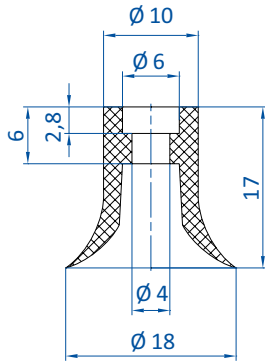

Advantage

- > Gentle handling of the most sensitive surfaces
- > Also suitable for three-dimensional products, e.g. chocolates

Technical data

Item no.	Model / Lip dimensions	Lip height	Material / Colour
107.016.008._*	SL-PF-16	2.4	SI (tr), SI-LE (tr)
102.018.345._*	SL-PF-18	--	SI (tr)
107.018.004._*	SL-PF-18A	--	SI (tr), SI-LE (tr)
102.022.043._*	SL-PF-22	5	SI (tr), SI-LE (tr)

Accessories

Item no.	Suitable fittings				
	M5-male	G1/8-male	G1/8-female	G1/4-male	G1/4-female
107.016.008._*	--	270.132	270.114	270.043	270.178
102.018.345._*	270.443	270.238	270.110	270.534	--
107.018.004._*	270.399	270.033	270.478	--	--
102.022.043._*	--	270.112	270.114	270.113	270.178

* When ordering please add the appropriate material code to item no. You will find it on www.fipa.com.

Dimensions

Drawing A

Drawing B

Drawing C

Drawing D

Item no.	Drawing
107.016.008.*	A
102.018.345.*	B
107.018.004.*	C
102.022.043.*	D