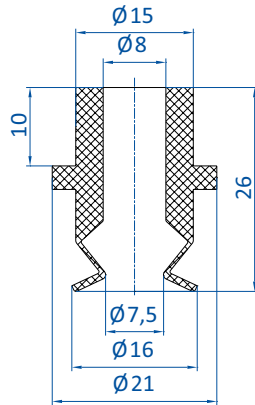

Advantage

- > Gentle handling of the most sensitive surfaces
- > Also suitable for three-dimensional products, e.g. chocolates

Technical data

Item no.	Model / Lip dimensions	Lip height	Material / Colour
107.016.008._*	SL-PF-16	2.4	SI (tr), SI-LE (tr)
102.018.345._*	SL-PF-18	--	SI (tr)
107.018.004._*	SL-PF-18A	--	SI (tr), SI-LE (tr)
102.022.043._*	SL-PF-22	5	SI (tr), SI-LE (tr)

Accessories

Item no.	Suitable fittings				
	M5-male	G1/8-male	G1/8-female	G1/4-male	G1/4-female
107.016.008._*	--	270.132	270.114	270.043	270.178
102.018.345._*	270.443	270.238	270.110	270.534	--
107.018.004._*	270.399	270.033	270.478	--	--
102.022.043._*	--	270.112	270.114	270.113	270.178

* When ordering please add the appropriate material code to item no. You will find it on www.fipa.com.

Dimensions

Drawing A

Drawing B

Drawing C

Drawing D

Item no.	Drawing
107.016.008.*	A
102.018.345.*	B
107.018.004.*	C
102.022.043.*	D