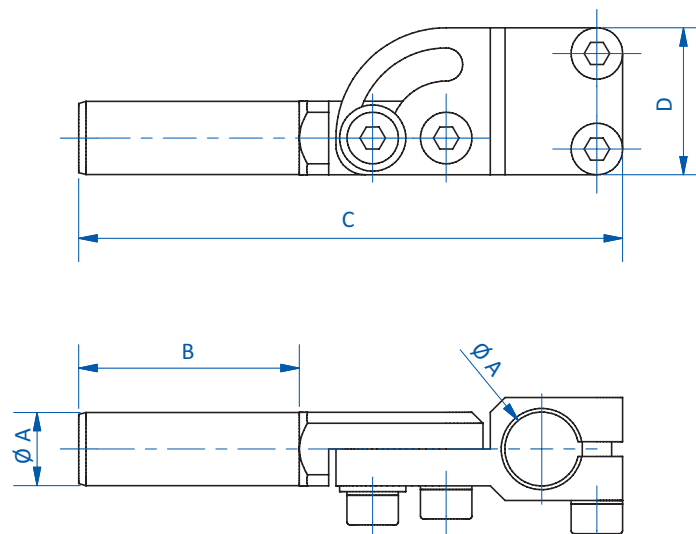

### Product notes

- > Secure clamping under heavy load
- > Angle adjustment 0 – 90°

### Technical data

Item no.	Weight [g]
GR02.310	27
GR02.311	30
GR02.312	33
GR02.313	62
GR02.314	70
GR02.315	78
GR02.316	150
GR02.317	165
GR02.318	180
GR02.319	461
GR02.320	502
GR02.321	546

### Dimensions

$\varnothing A$ [mm]	B [mm]	C [mm]	D [mm]
10	30	74	20
10	60	104	20
10	90	134	20
14	40	99	28
14	80	139	28
14	120	179	28
20	50	129	40
20	100	179	40
20	150	229	40
30	80	190	60
30	140	250	60
30	200	310	60

### Dimensions

Application example