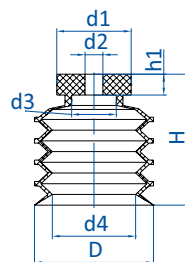

Series | Bellows vacuum cups SB

Bellows vacuum cups, 4.5 folds – SBF-C

Bellows vacuum cups, 4.5 folds – SBF-C

Product description

Bellows vacuum cup, 4.5 folds, with a very thin, flexible sealing lip and a large stroke. Fine, flexible sealing lip fits in perfectly with irregularities of the product (e.g. groceries packaged in bags).
Connection via screw nipples (hollow bolt + adapter)

Technical data

Item no.	Model / Lip dimensions		Number of folds	Material / Colour
25.010.044._*	SBF-C-10	4	4.5	NBR (sw), SI (tr)
25.020.045._*	SBF-C-20	10	4.5	NBR (sw), SI (tr)
25.030.046._*	SBF-C-30	14	4.5	NBR (sw), SI (tr)
25.040.047._*	SBF-C-40	19	4.5	NBR (sw), SI (tr)
25.050.048._*	SBF-C-50	26	4.5	NBR (sw), SI (tr)

Accessories

Item no.	 Suitable fittings					
	M4-male	M6-male	G1/8-male	G1/8-female	G1/4-male	G1/4-female
25.010.044._*	270.458	--	270.009	270.007	--	--
25.020.045._*	--	270.459	270.480	270.479	--	--
25.030.046._*	--	270.460	270.482	270.481	270.483	270.484
25.040.047._*	--	--	270.486	270.485	270.487	270.488
25.050.048._*	--	--	270.490	270.489	270.491	270.492

Dimensions

Item no.	Ø D [mm]	Ø d1 [mm]	Ø d2 [mm]	Ø d3 [mm]	Ø d4 [mm]	H [mm]	h1 [mm]
25.010.044._*	10	10	4	--	6	14.5	3
25.020.045._*	20	15	6	10	14	25	4
25.030.046._*	30	18	6	12	19	38.5	5
25.040.047._*	40	25	6	15	28	44	7
25.050.048._*	50	30	6	19	32	54	7