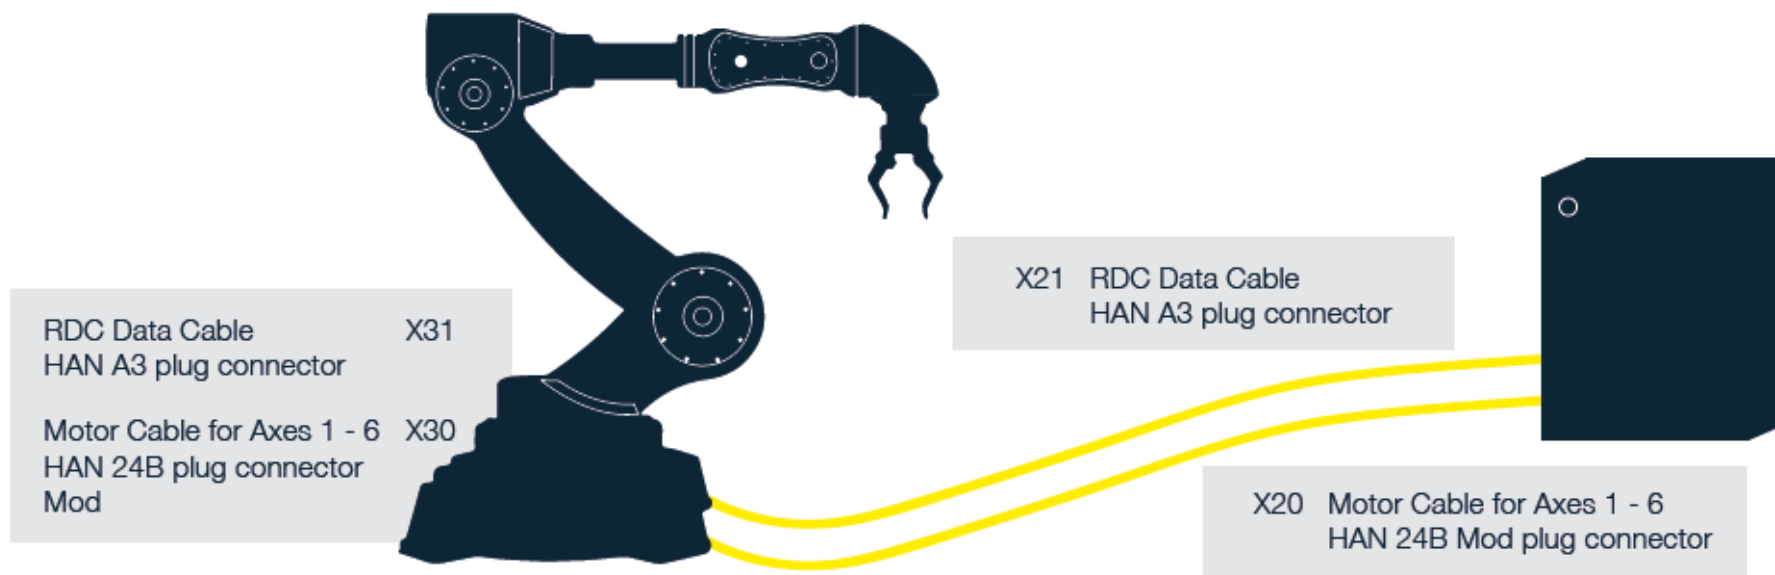

Robot Connector Cables for the FANUC R30iA / R30iB Robot Control Systems

Robot Connector Cables for the FANUC R30iA / R30iB Robot Control Systems

Connector Product Name	Item No.: 7 m	Item No.: 15 m	Item No.: 25 m	Item No.: 35 m	Item No.: 50 m
RM1 Motor Cable	81.404.060.120.007	81.404.060.120.015	81.404.060.120.025	81.404.060.120.035	81.404.060.120.050
RP1 Data Cable	81.404.060.220.007	81.404.060.220.015	81.404.060.220.025	81.404.060.220.035	81.404.060.220.050
RMP Motor & Data Cable	81.404.060.320.007	81.404.060.320.015	81.404.060.320.025	81.404.060.320.035	81.404.060.320.050
PE 16mm ² *	81.403.000.000.013	81.403.000.000.012	81.403.000.000.015	81.403.000.000.016	81.403.000.000.017

Robot Connection Cables for the KUKA KRC4 – Quantec Generation*

Robotic Motor cable X20-X30

Robotic Data cable X21-X31

Robotic Motor and Data cables X20-X30 X21-X31

For track motion chain application

For fix installation application

Robot Connection Cables for the KUKA KRC4 – Quantec Generation*

Connector Product Name	Item No.: 7 m	Item No.: 15 m	Item No.: 25 m	Item No.: 35 m	Item No.: 50 m
Motor Cable for X20 / X30 Connection	81.404.001.101.007	81.404.001.101.015	81.404.001.101.025	81.404.001.101.035	81.404.001.101.050
RDC Data Cable for X21 / X31 Connection	81.404.001.102.007	81.404.001.102.015	81.404.001.102.025	81.404.001.102.035	81.404.001.102.050
** PE 16mm ²	81.403.000.000.013	81.403.000.000.012	81.403.000.000.015	81.403.000.000.016	81.403.000.000.017