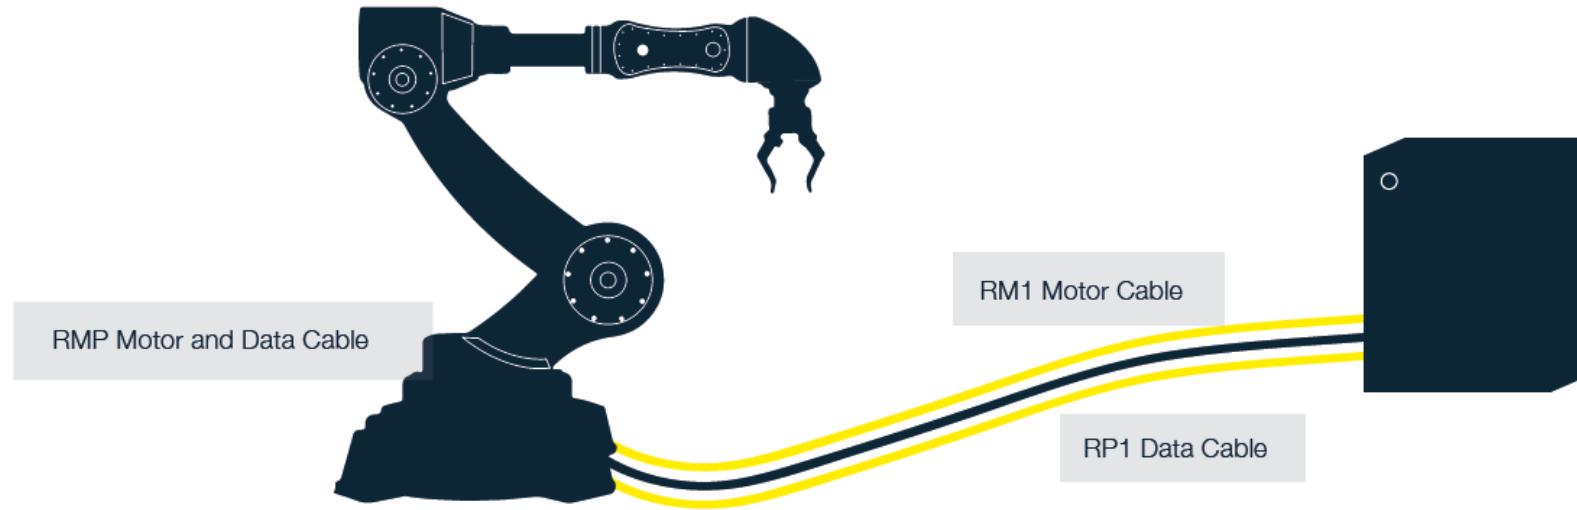

Robot Connector Cables for the FANUC R30iA / R30iB Robot Control Systems

Robot Connector Cables for the FANUC R30iA / R30iB Robot Control Systems

Connector Product Name	Item No.: 7 m	Item No.: 15 m	Item No.: 25 m	Item No.: 35 m	Item No.: 50 m
RM1 Motor Cable	81.404.060.120.007	81.404.060.120.015	81.404.060.120.025	81.404.060.120.035	81.404.060.120.050
RP1 Data Cable	81.404.060.220.007	81.404.060.220.015	81.404.060.220.025	81.404.060.220.035	81.404.060.220.050
RMP Motor & Data Cable	81.404.060.320.007	81.404.060.320.015	81.404.060.320.025	81.404.060.320.035	81.404.060.320.050
PE 16mm ² *	81.403.000.000.013	81.403.000.000.012	81.403.000.000.015	81.403.000.000.016	81.403.000.000.017

Robot Connection Cables for the KUKA KRC4 – Quantec Generation*

Robotic Motor cable X20-X30

Robotic Data cable X21-X31

Robotic Motor and Data cables X20-X30 X21-X31

For track motion chain application

For fix installation application

Robot Connection Cables for the KUKA KRC4 – Quantec Generation*

Connector Product Name	Item No.: 7 m	Item No.: 15 m	Item No.: 25 m	Item No.: 35 m	Item No.: 50 m
Motor Cable for X20 / X30 Connection	81.404.001.101.007	81.404.001.101.015	81.404.001.101.025	81.404.001.101.035	81.404.001.101.050
RDC Data Cable for X21 / X31 Connection	81.404.001.102.007	81.404.001.102.015	81.404.001.102.025	81.404.001.102.035	81.404.001.102.050
** PE 16mm ²	81.403.000.000.013	81.403.000.000.012	81.403.000.000.015	81.403.000.000.016	81.403.000.000.017