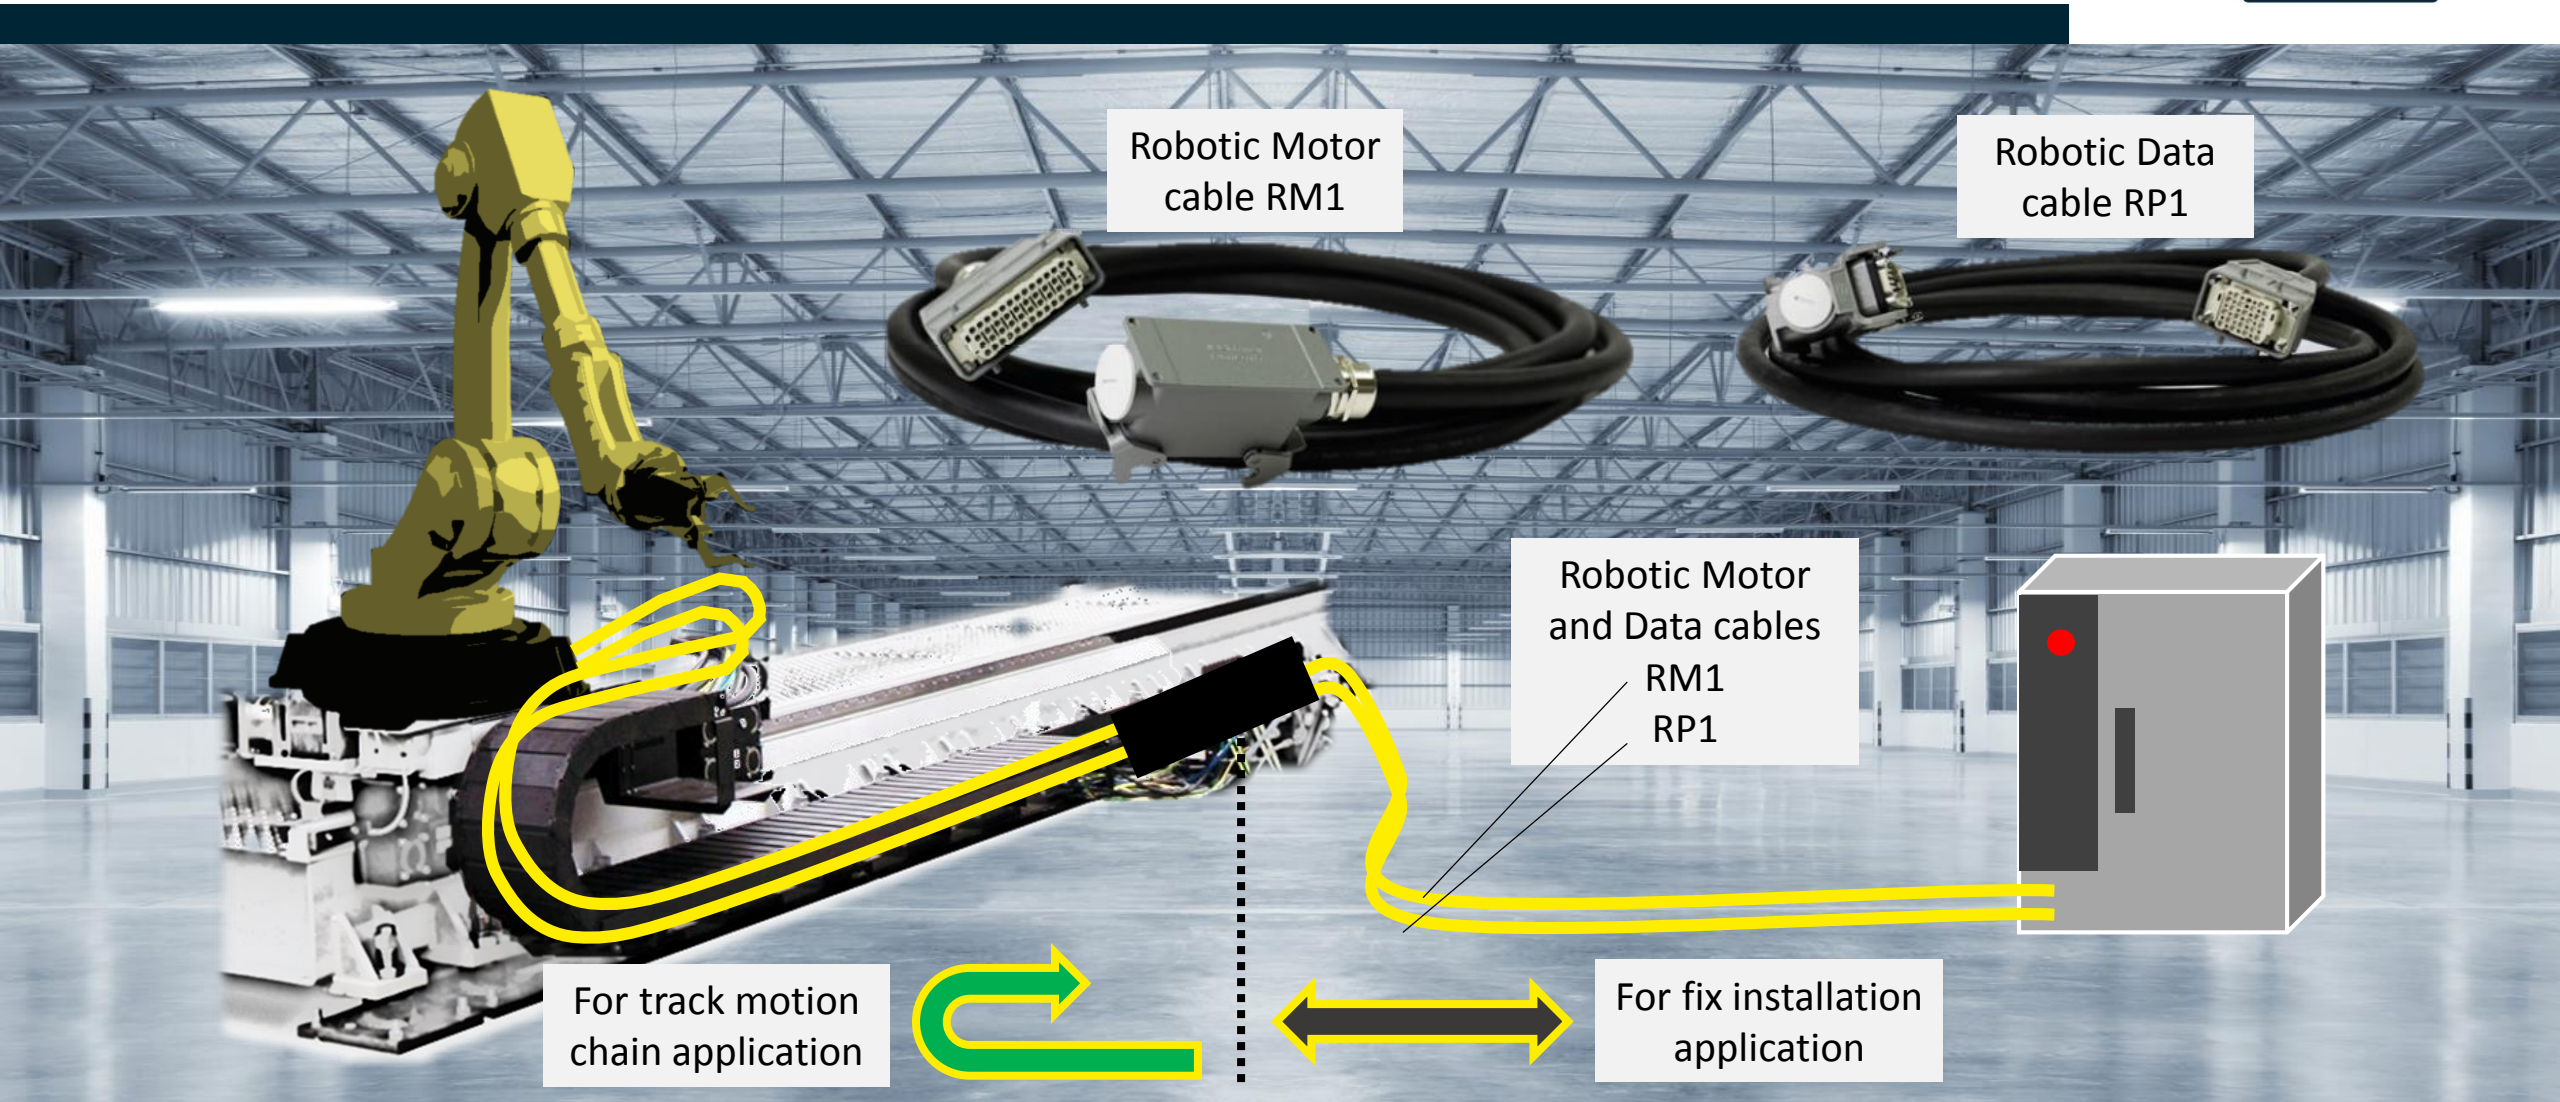

Robot Connector Cables for the FANUC R30iA / R30iB Robot Control Systems

Robot Connector Cables for the FANUC R30iA / R30iB Robot Control Systems

Connector Product Name	Item No.: 7 m	Item No.: 15 m	Item No.: 25 m	Item No.: 35 m	Item No.: 50 m
RM1 Motor Cable	81.404.060.120.007	81.404.060.120.015	81.404.060.120.025	81.404.060.120.035	81.404.060.120.050
RP1 Data Cable	81.404.060.220.007	81.404.060.220.015	81.404.060.220.025	81.404.060.220.035	81.404.060.220.050
RMP Motor & Data Cable	81.404.060.320.007	81.404.060.320.015	81.404.060.320.025	81.404.060.320.035	81.404.060.320.050
PE 16mm ² *	81.403.000.000.013	81.403.000.000.012	81.403.000.000.015	81.403.000.000.016	81.403.000.000.017

Robot Connection Cables for the KUKA KRC4 – Quantec Generation*

Robotic Motor cable X20-X30

Robotic Data cable X21-X31

Robotic Motor and Data cables X20-X30 X21-X31

For track motion chain application

For fix installation application

Robot Connection Cables for the KUKA KRC4 – Quantec Generation*

Connector Product Name	Item No.: 7 m	Item No.: 15 m	Item No.: 25 m	Item No.: 35 m	Item No.: 50 m
Motor Cable for X20 / X30 Connection	81.404.001.101.007	81.404.001.101.015	81.404.001.101.025	81.404.001.101.035	81.404.001.101.050
RDC Data Cable for X21 / X31 Connection	81.404.001.102.007	81.404.001.102.015	81.404.001.102.025	81.404.001.102.035	81.404.001.102.050
** PE 16mm ²	81.403.000.000.013	81.403.000.000.012	81.403.000.000.015	81.403.000.000.016	81.403.000.000.017