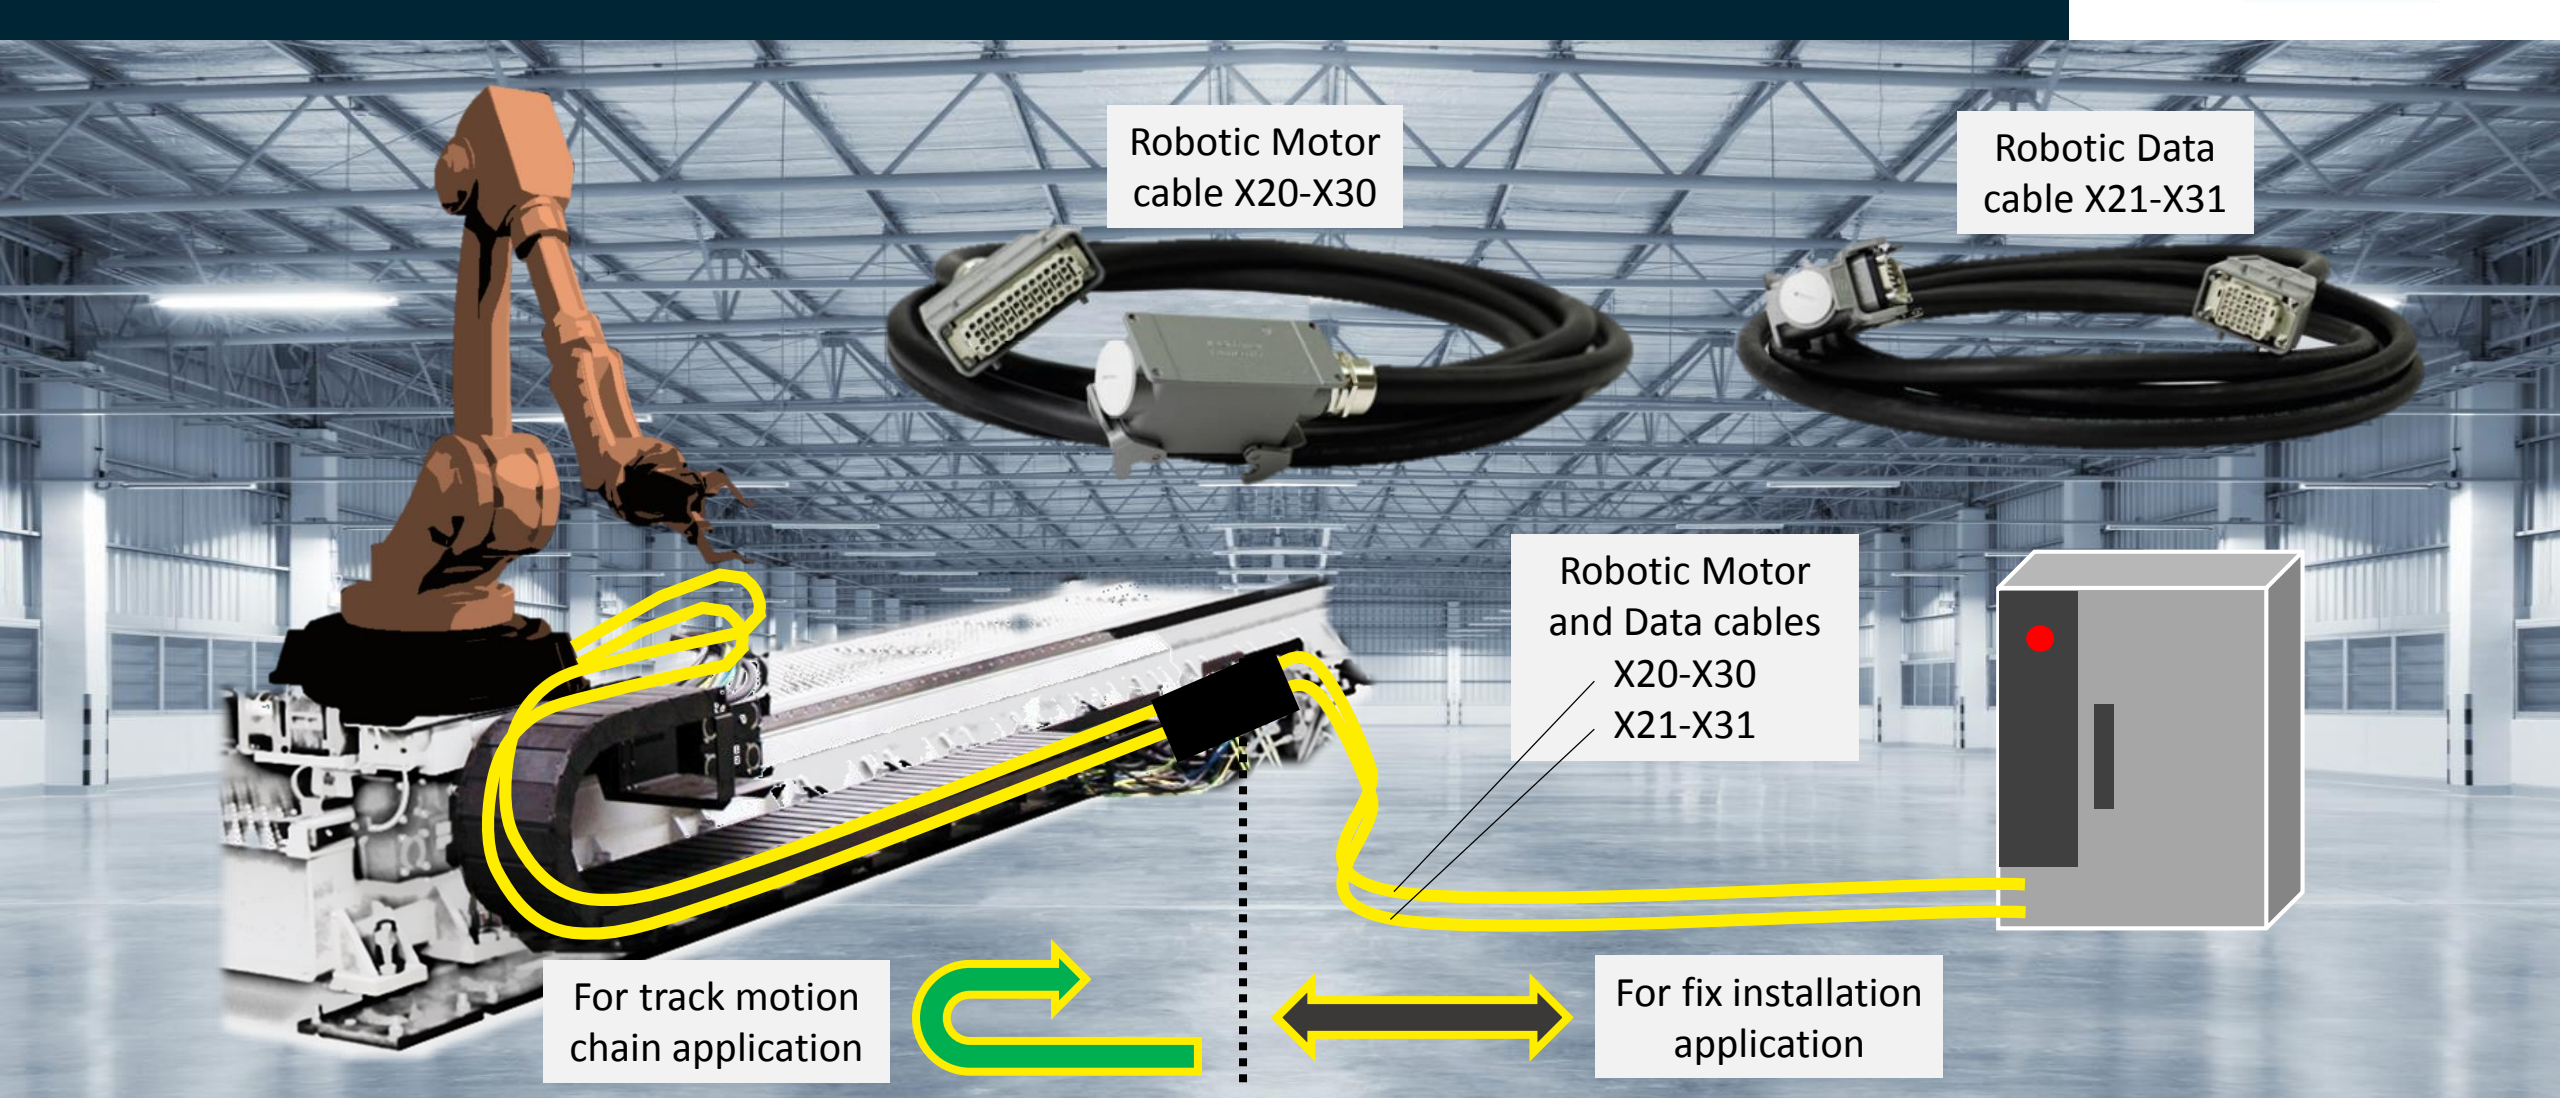

Robot Connector Cables for the FANUC R30iA / R30iB Robot Control Systems

Robot Connector Cables for the FANUC R30iA / R30iB Robot Control Systems

Connector Product Name	Item No.: 7 m	Item No.: 15 m	Item No.: 25 m	Item No.: 35 m	Item No.: 50 m
RM1 Motor Cable	81.404.060.120.007	81.404.060.120.015	81.404.060.120.025	81.404.060.120.035	81.404.060.120.050
RP1 Data Cable	81.404.060.220.007	81.404.060.220.015	81.404.060.220.025	81.404.060.220.035	81.404.060.220.050
RMP Motor & Data Cable	81.404.060.320.007	81.404.060.320.015	81.404.060.320.025	81.404.060.320.035	81.404.060.320.050
PE 16mm ² *	81.403.000.000.013	81.403.000.000.012	81.403.000.000.015	81.403.000.000.016	81.403.000.000.017

Robot Connection Cables for the KUKA KRC4 – Quantec Generation*

Robotic Motor cable X20-X30

Robotic Data cable X21-X31

Robotic Motor and Data cables X20-X30 X21-X31

For track motion chain application

For fix installation application

Robot Connection Cables for the KUKA KRC4 – Quantec Generation*

Connector Product Name	Item No.: 7 m	Item No.: 15 m	Item No.: 25 m	Item No.: 35 m	Item No.: 50 m
Motor Cable for X20 / X30 Connection	81.404.001.101.007	81.404.001.101.015	81.404.001.101.025	81.404.001.101.035	81.404.001.101.050
RDC Data Cable for X21 / X31 Connection	81.404.001.102.007	81.404.001.102.015	81.404.001.102.025	81.404.001.102.035	81.404.001.102.050
** PE 16mm ²	81.403.000.000.013	81.403.000.000.012	81.403.000.000.015	81.403.000.000.016	81.403.000.000.017